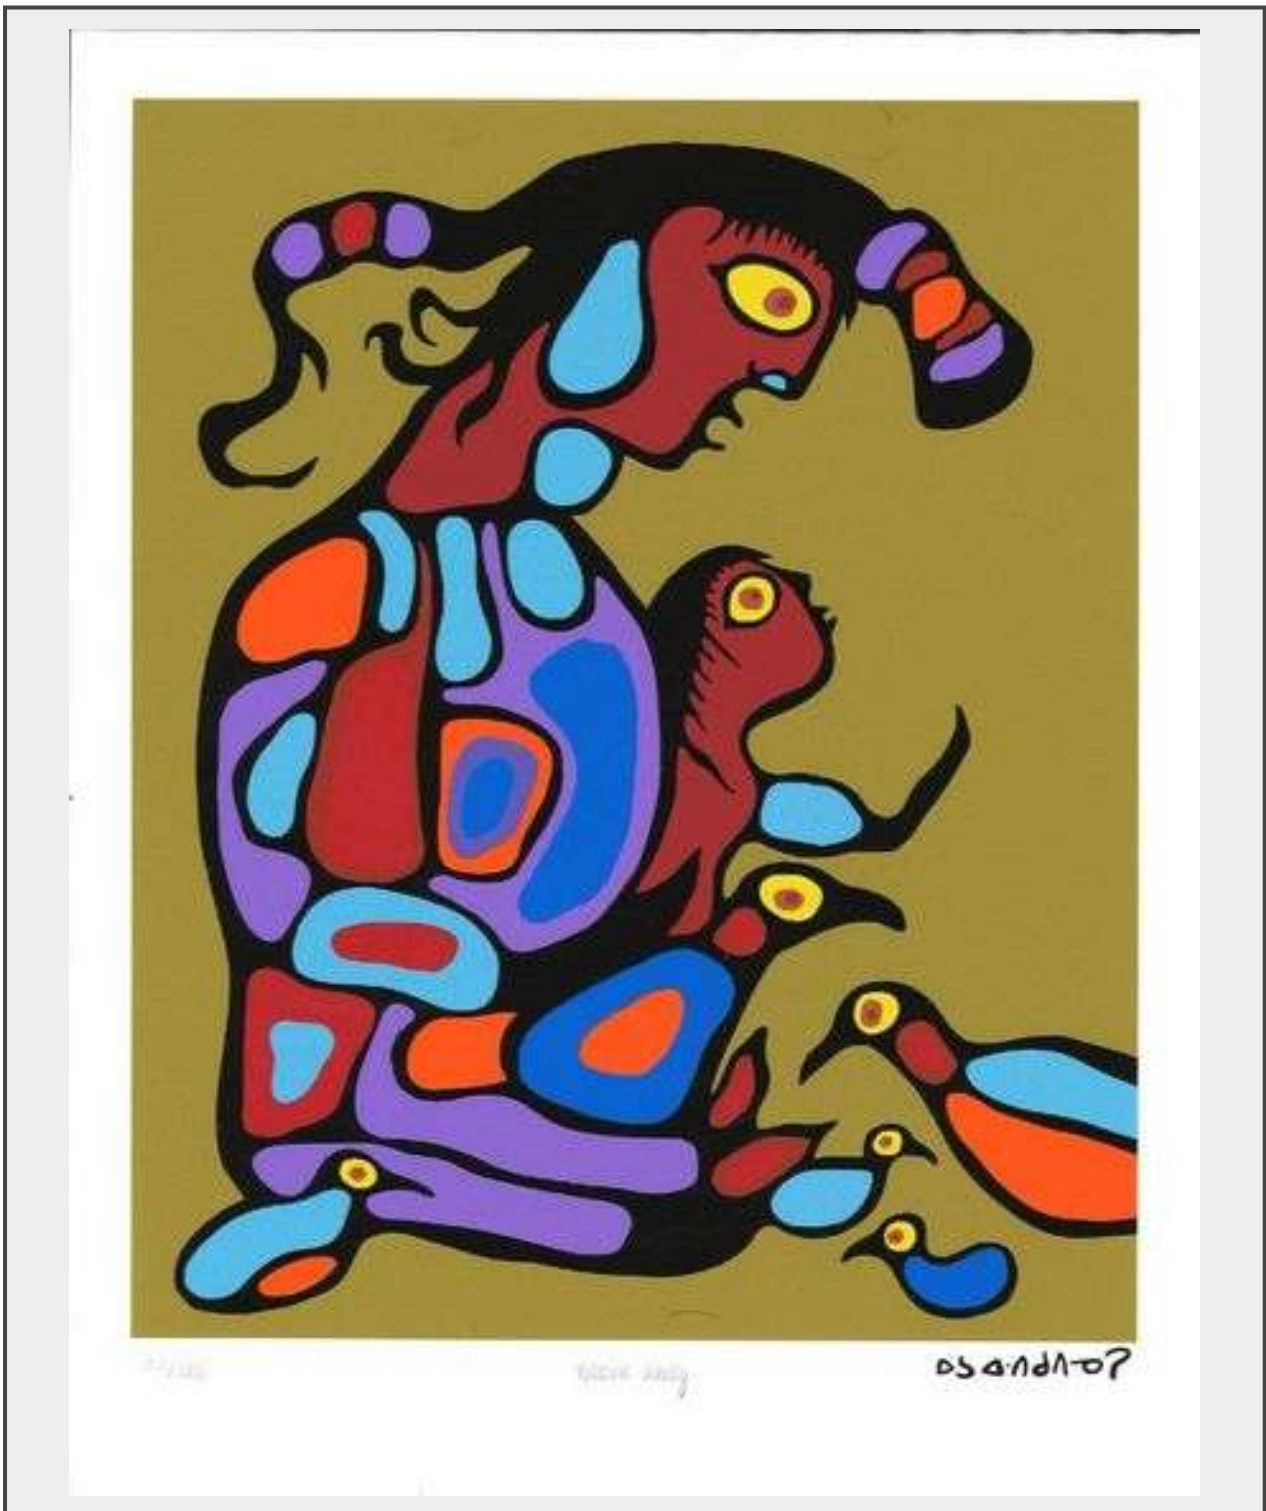

**Sale Name:** Mixed Estates & More! | Coins, Diamonds, Bullion, Art & More!

**LOT 637 - Norval Morriseau (1932-2007) - A Shaman's Vision Collection - "Native Unity", Limited Edition Giclee - Plate Signature in Cree Syllabics, 8.5x11" Unframed, COA Included.**

**Description**

Norval Morriseau (1932-2007) - A Shaman's Vision Collection - "Native Unity", Limited Edition Giclee - Plate Signature in Cree Syllabics, 8.5x11" Unframed, COA Included.

**Quantity:** 1

<https://bid.auctionnetwork.ca/>